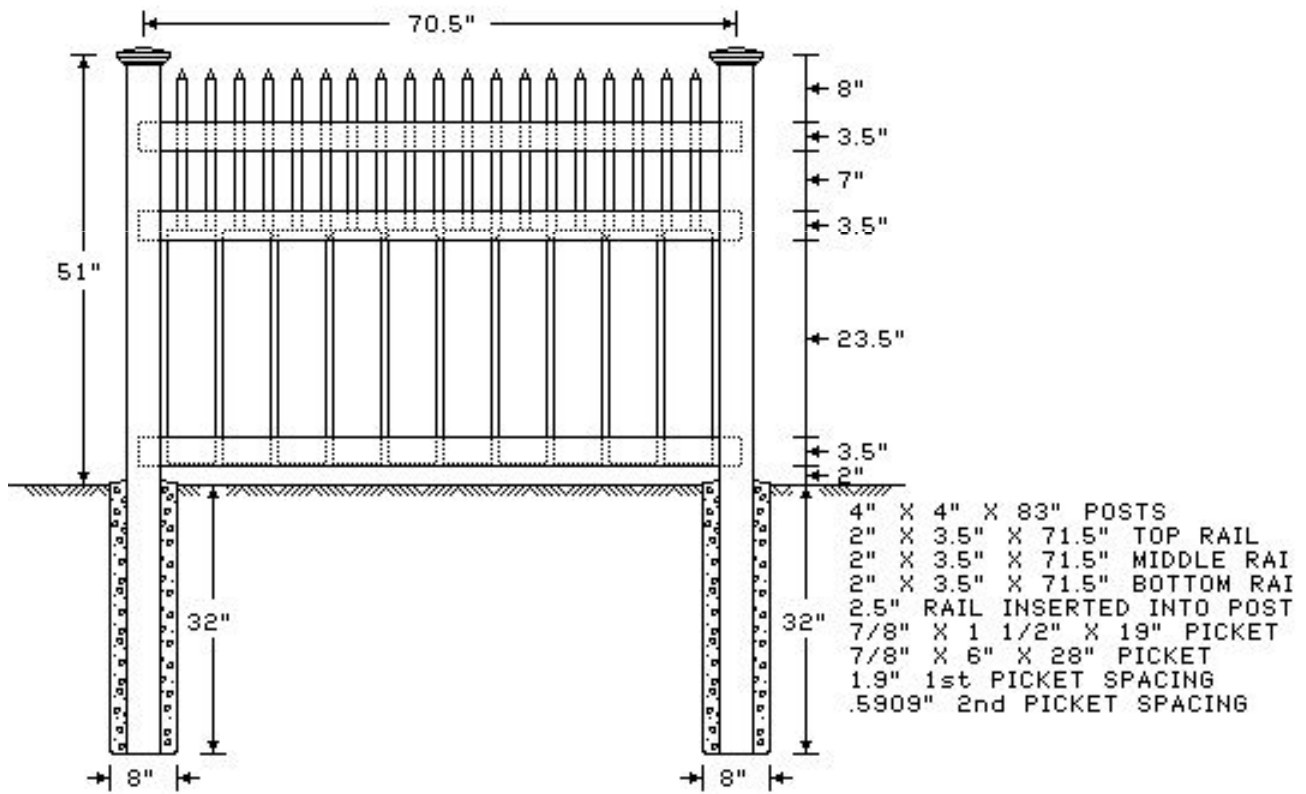

Price for this style is \$1,507.92 per unit.

PENN FENCING, INC.

PENN FENCING, INC.
 647 Pittsburgh Road
 BUTLER, PA 16002
 724-586-7906, Fax 724-586-9430

4' HIGH MODIFIED MARIANNA 6' ALMOND

DRAWN BY: 07/28/15