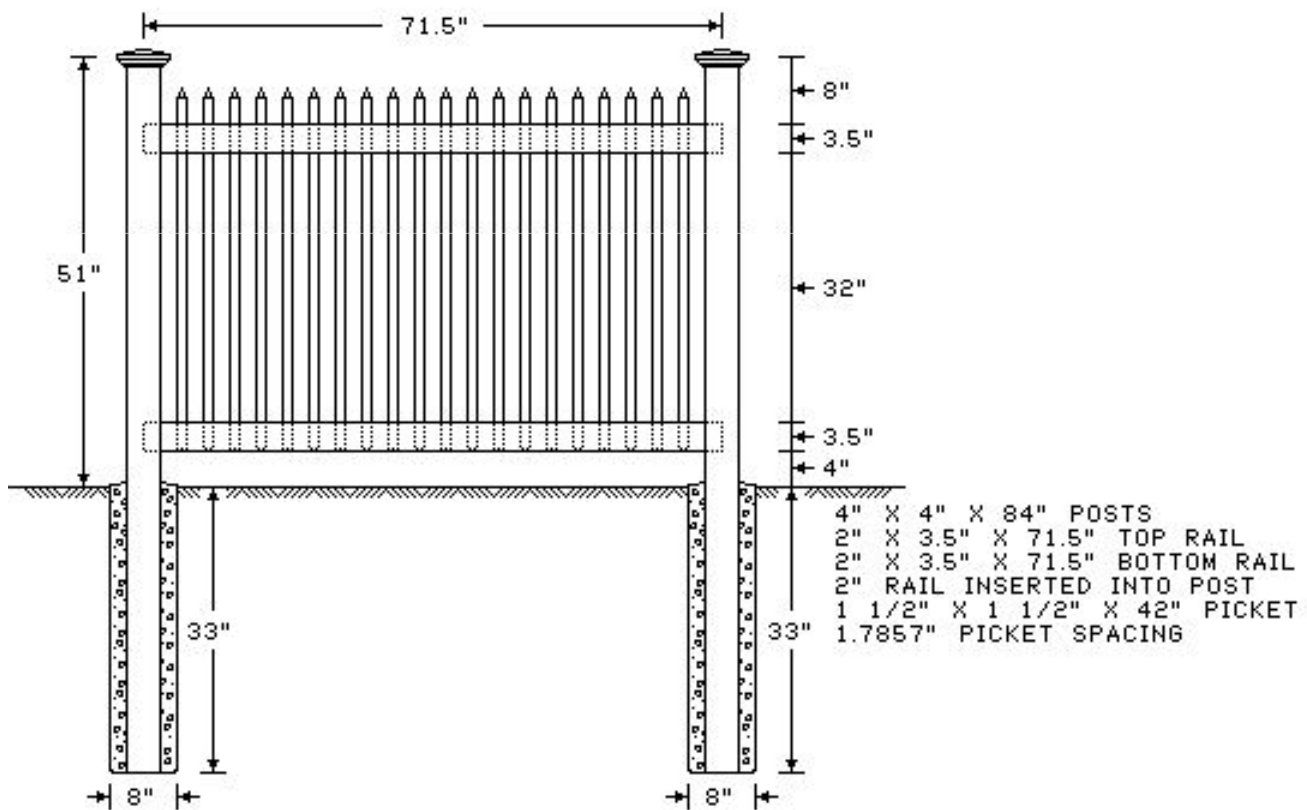

Price for this style is \$1,240.55 per unit.

PENN FENCING, INC.

PENN FENCING, INC.
 647 Pittsburgh Road
 BUTLER, PA 16002
 724-586-7906, Fax 724-586-9430

4' DOVER FLAT 6' ALMOND

DRAWN BY: 07/27/15

SCALE:

PAGE: